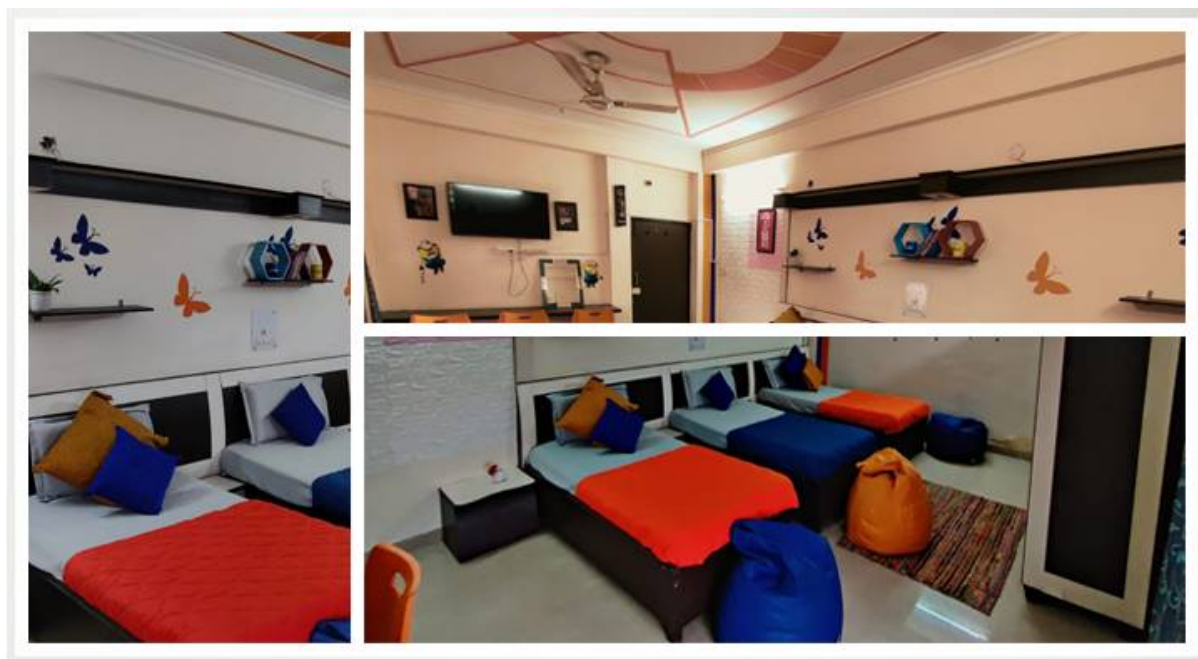

## Ezstays - Sarojini Mansion

Ezstays is a CHRIST (Deemed to be University) Delhi NCR student hostel service provider. Sarojini Mansion is managed by Ezstays and is recommended by CHRIST (Deemed to be University) Delhi NCR. Ezstays Sarojini Mansion is a premium girls hostel equipped with all amenities required for a safe, secure and comfortable living. Located near the Christ Delhi NCR Campus. All Meals, Highspeed Internet, Transportation etc facility to the hostel is included with the tenancy

**Address:** 213, Ambedkar Rd, Pocket E, Kallupura, Naya Ganj, Ghaziabad, Uttar Pradesh 201001

<b>Fee structure (2023-2024)</b>			
<i>Room Style</i>	<i>Hostel Fee</i>	<i>Security Deposit</i>	<i>Total Amount</i>
Single	2,80,000	10,000	2,90,000
Double Sharing	1,55,000	10,000	1,65,000
Triple Sharing	1,45,000	10,000	1,55,000

### Amenities

- 24x7 Security
- CCTV Cameras
- Biometric Entry
- 3 Times Meals (In Hostel Premises)
- Laundry
- Professional Housekeeping
- Power Backup
- High Speed Internet Connection
- Transportation (To and From the college as per class schedule provided by college)
- 24x7 Emergency Response